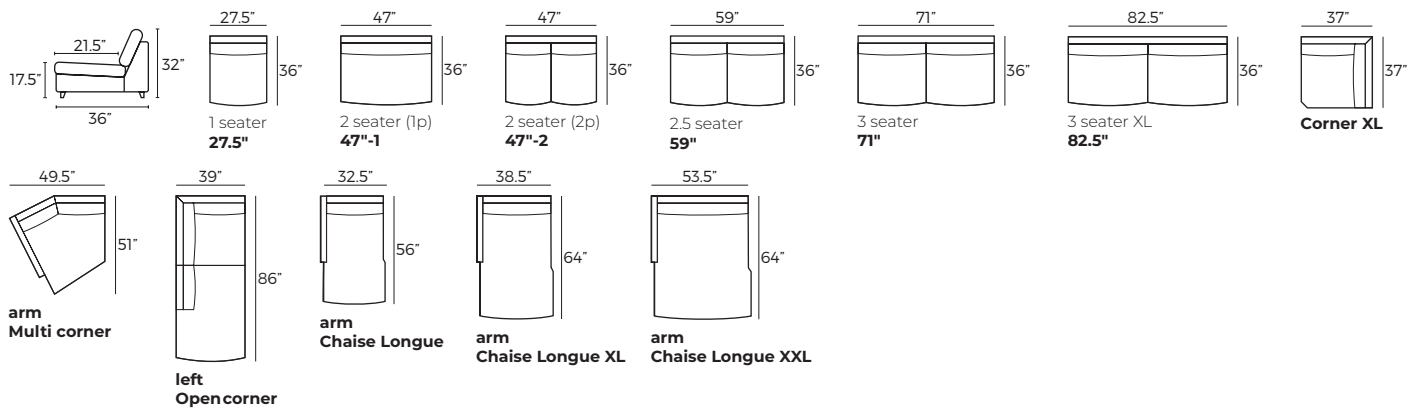

Leather*

Fabric

2. Multicolour option

* Leather upholstery may require more stitches than fabric upholstery.

3. Legs

IMPORTANT:

Upholstered furniture is handmade using soft materials, therefore measurements can vary in all modules by up to $\pm 1"$.
 Modules and combinations shown in 2D drawings are left-sided. Modules and combinations can be mirrored from left to right.
 For an additional fee, the sides of each seater module can be covered in fabric.

Modules

Scale 1:100

SUNY

Modules with armrest

Scale 1:100

Combinations

Accessories