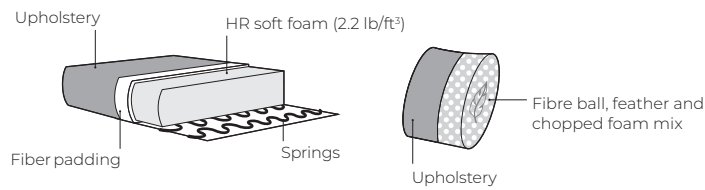

SUNY

VILMERS

SUNY

Feathers

Loose back cushions

Removable cover

Comfort

1. Upholstery

Leather*

Fabric

2. Multicolour option

* Leather upholstery may require more stitches than fabric upholstery.

3. Legs

IMPORTANT:

Upholstered furniture is handmade using soft materials, therefore measurements can vary in all modules by up to $\pm 1"$.
 Modules and combinations shown in 2D drawings are left-sided. Modules and combinations can be mirrored from left to right.
 For an additional fee, the sides of each seater module can be covered in fabric.