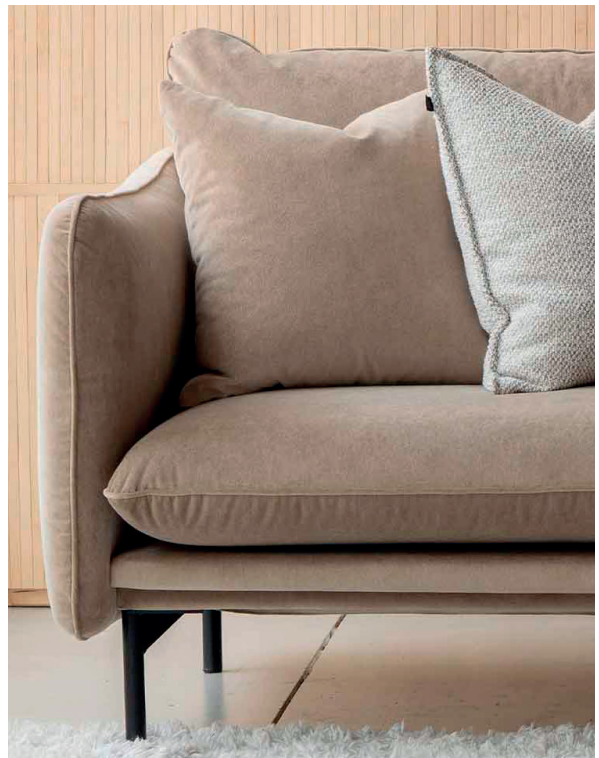

SUNY

VILMERS

SUNY

Feathers

Loose back cushions

Removable cover

Comfort

1. Upholstery

Leather*

Fabric

2. Multicolour option

* Leather upholstery may require more stitches than fabric upholstery.

3. Legs

IMPORTANT:

Upholstered furniture is handmade using soft materials, therefore measurements can vary in all modules by up to $\pm 1"$.
 Modules and combinations shown in 2D drawings are left-sided. Modules and combinations can be mirrored from left to right.
 For an additional fee, the sides of each seater module can be covered in fabric.