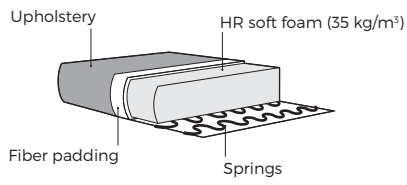

6 AM

Comfort

1. Upholstery

3. Legs

IMPORTANT:

Upholstered furniture is handmade using soft materials, therefore measurements can vary in all modules by up to +/- 2cm.

Measurements

Scale 1:35