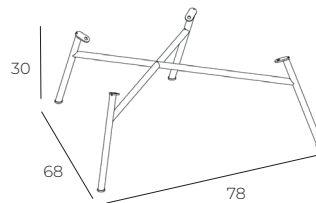

Metal black frame 005

IMPORTANT:

Upholstered furniture is handmade using soft materials, therefore measurements can vary in all modules by up to **+/-2 cm**.

Measurements

Scale 1:35

Chair
FIR SMALL

Chair
FIR LARGE