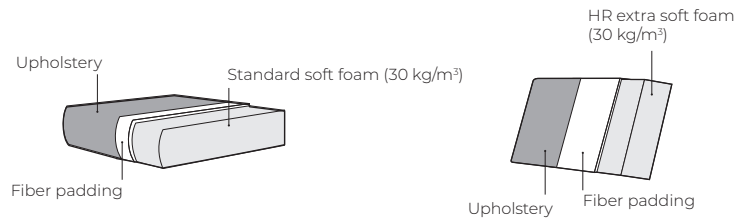

FIR

VILMERS

FIR

Fix cushions

Comfort

1. Upholstery

Fabric

2. Legs

Metal black frame 005

IMPORTANT:

Upholstered furniture is handmade using soft materials, therefore measurements can vary in all modules by up to **+/-2 cm**.

Measurements

Scale 1:35

Chair
FIR SMALL

Chair
FIR LARGE