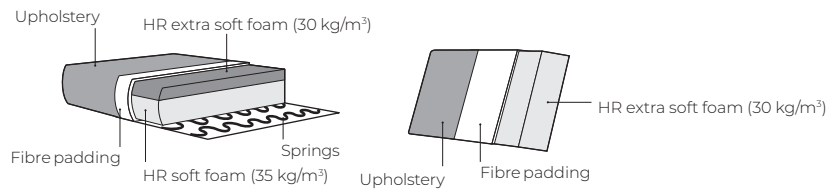

HILL

VILMERS

HILL

Comfort

1. Upholstery

Leather

Fabric

* Leather upholstery may require more stitches than fabric upholstery.

2. Rotation function

Rotates 360°

3. Legs

Black metal

IMPORTANT:

Upholstered furniture is handmade using soft materials, therefore measurements can vary in all modules by up to **+/-2 cm**.

Measurements

Scale 1:100