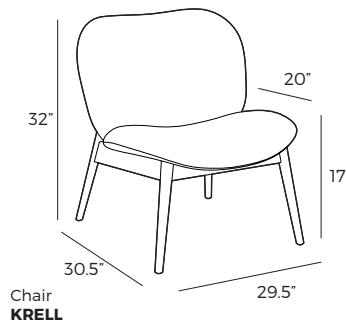

2. Legs

Wooden frame

- Ash Black Stained & varnished
- Ash White oiled Stained & varnished
- Ash Walnut Stained & varnished

IMPORTANT:

Upholstered furniture is handmade using soft materials, therefore measurements can vary in all modules by up to +/- 1".

Measurements

Scale 1:35

Chair
KRELL