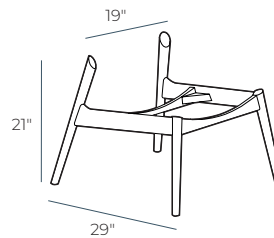

KRELL

Fix
cushions

Comfort

1. Upholstery

Leather *

Fabric

* Leather upholstery may require more stitches than fabric upholstery.

2. Legs

Wooden frame

- Ash Black Stained & varnished
- Ash White oiled Stained & varnished
- Ash Walnut Stained & varnished

IMPORTANT:

Upholstered furniture is handmade using soft materials, therefore measurements can vary in all modules by up to **+/- 1"**.

Measurements

Scale 1:35