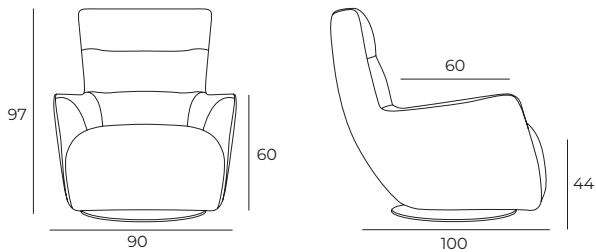

Black metal leg

With zero gravity function

Rotates 315°

Black metal leg

COMFORT

UPHOLSTERY

Leather

Fabric

IMPORTANT:

Leather covers may require more stitches than fabric covers.

IMPORTANT:

Upholstered furniture is handmade using soft materials, therefore measurements can vary in all modules by up to **+/-2 cm**.
Supplied with a cable as standart (battery is available for an additional charge).

MEASUREMENTS

Dune standard

Dune with zero gravity function