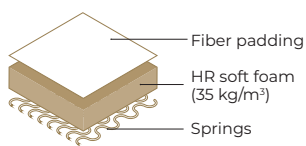

Black metal leg

With zero gravity function

Rotates 315°

Black metal leg

COMFORT

UPHOLSTERY

Leather

Fabric

IMPORTANT:

Leather covers may require more stitches than fabric covers.

IMPORTANT:

Upholstered furniture is handmade using soft materials, therefore measurements can vary in all modules by up to **+/-2 cm**.
Supplied with a cable as standart (battery is available for an additional charge).