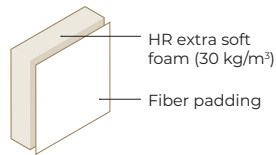

Black metal leg

With zero gravity function

Rotates 315°

Black metal leg

COMFORT

UPHOLSTERY

Leather

Fabric

IMPORTANT:

Leather covers may require more stitches than fabric covers.

IMPORTANT:

Upholstered furniture is handmade using soft materials, therefore measurements can vary in all modules by up to **+/-2 cm**.
Supplied with a cable as standart (battery is available for an additional charge).