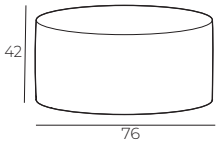

EARTH

Accessories

Footstool
76x42