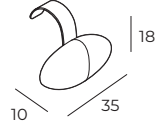

Furniture legs cannot be chosen.

Supplied with a cable as standard (battery is available for an additional charge).

MEASUREMENTS

Shell standard

Shell with zero gravity function

SHELL

ACCESSORIES

Footstool
68x31