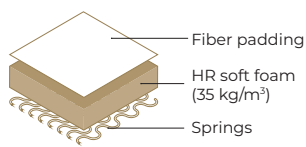

SHELL

Standard

Rotates 360°

Black metal legs

With zero gravity function

Rotates 315°

Black metal legs

Footstool

Black metal legs

COMFORT

UPHOLSTERY

Leather

Fabric

IMPORTANT:

Leather covers may require more stitches than fabric covers.

IMPORTANT:

Upholstered furniture is handmade using soft materials, therefore measurements can vary in all modules by up to **+/-2 cm**.

Rotation mechanism customized only for armchair.

Furniture legs cannot be chosen.

Supplied with a cable as standard (battery is available for an additional charge).

MEASUREMENTS

Shell standard

Shell with zero gravity function