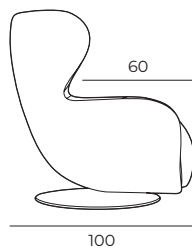

Furniture legs cannot be chosen.

Supplied with a cable as standard (battery is available for an additional charge).

MEASUREMENTS

Shell standard

Shell with zero gravity function

SHELL

ACCESSORIES

Footstool
68x31