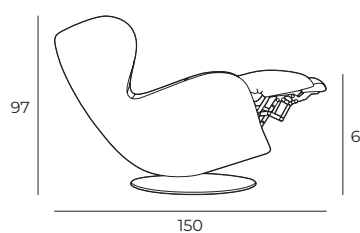

VILMERS

SHIELD

VILMERS.COM

ZERO GRAVITY

position

Rotation

Zero gravity

Rotates 315°

Furniture legs cannot be chosen.

Supplied with a cable as standard (battery is available for an additional charge).

MEASUREMENTS

Shell standard

Shell with zero gravity function

SHELL

ACCESSORIES

Footstool
68x31