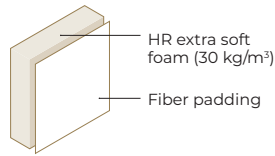

SHELL

Standard

Rotates 360°

Black metal legs

With zero gravity function

Rotates 315°

Black metal legs

Footstool

Black metal legs

COMFORT

UPHOLSTERY

Leather

Fabric

IMPORTANT:

Leather covers may require more stitches than fabric covers.

IMPORTANT:

Upholstered furniture is handmade using soft materials, therefore measurements can vary in all modules by up to **+/-2 cm**.

Rotation mechanism customized only for armchair.

Furniture legs cannot be chosen.

Supplied with a cable as standard (battery is available for an additional charge).

MEASUREMENTS

Shell standard

Shell with zero gravity function