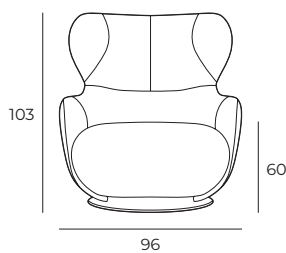

Furniture legs cannot be chosen.

Supplied with a cable as standard (battery is available for an additional charge).

MEASUREMENTS

Shell standard

Shell with zero gravity function

SHELL

ACCESSORIES

Footstool
68x31