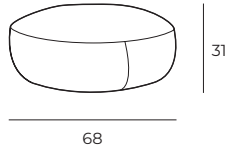

Furniture legs cannot be chosen.

Supplied with a cable as standard (battery is available for an additional charge).

MEASUREMENTS

Shell standard

Shell with zero gravity function

SHELL

ACCESSORIES

Footstool
68x31