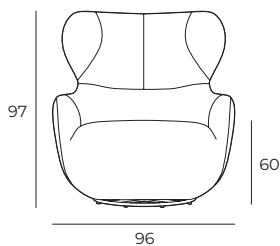

Leather covers may require more stitches than fabric covers.

IMPORTANT:

Upholstered furniture is handmade using soft materials, therefore measurements can vary in all modules by up to **+/-2 cm**.

Rotation mechanism customized only for armchair.

Furniture legs cannot be chosen.

Supplied with a cable as standard (battery is available for an additional charge).

MEASUREMENTS

Shell standard

Shell with zero gravity function

SHELL

ACCESSORIES

Footstool
68x31