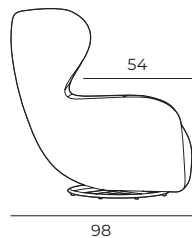

Leather covers may require more stitches than fabric covers.

IMPORTANT:

Upholstered furniture is handmade using soft materials, therefore measurements can vary in all modules by up to **+/-2 cm**.

Rotation mechanism customized only for armchair.

Furniture legs cannot be chosen.

Supplied with a cable as standard (battery is available for an additional charge).

MEASUREMENTS

Shell standard

Shell with zero gravity function

SHELL

ACCESSORIES

Footstool
68x31