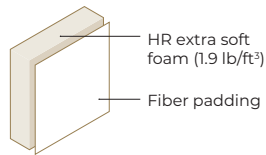

Black metal leg

With zero gravity function

Rotates 315°

Black metal leg

COMFORT

Fiber padding
HR soft foam
(2.2 lb/ft³)
Springs

HR extra soft
foam (1.9 lb/ft³)
Fiber padding

UPHOLSTERY

Leather

Fabric

IMPORTANT:

Leather covers may require more stitches than fabric covers.

IMPORTANT:

Upholstered furniture is handmade using soft materials, therefore measurements can vary in all modules by up to +/- 1".
Supplied with a cable as standart (battery is available for an additional charge).