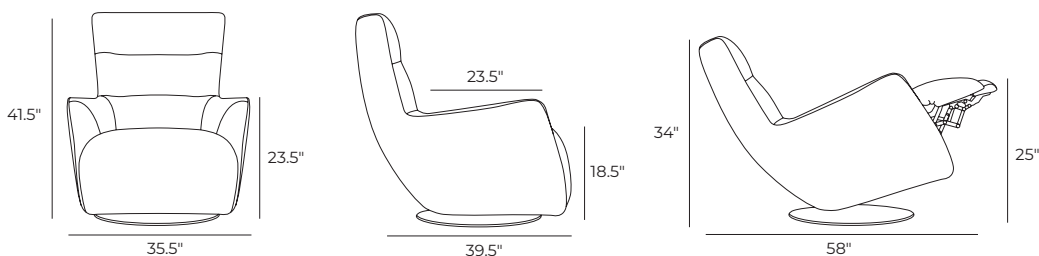

Black metal leg

With zero gravity function

Rotates 315°

Black metal leg

COMFORT

Fiber padding
HR soft foam
(2.2 lb/ft³)
Springs

HR extra soft
foam (1.9 lb/ft³)
Fiber padding

UPHOLSTERY

MEASUREMENTS

Dune standard

Dune with zero gravity function

REST ASSURED
vilmers.com