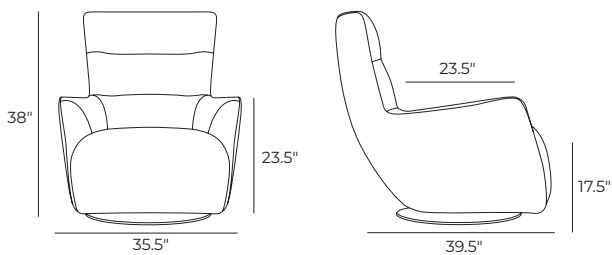

MEASUREMENTS

Dune standard