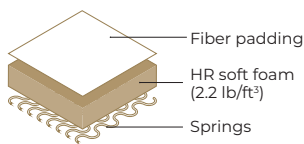

Black metal leg

With zero gravity function

Rotates 315°

Black metal leg

COMFORT

Fiber padding
HR soft foam
(2.2 lb/ft³)
Springs

HR extra soft
foam (1.9 lb/ft³)
Fiber padding

UPHOLSTERY

Leather

Fabric

IMPORTANT:

Leather covers may require more stitches than fabric covers.

IMPORTANT:

Upholstered furniture is handmade using soft materials, therefore measurements can vary in all modules by up to +/- 1".
Supplied with a cable as standart (battery is available for an additional charge).