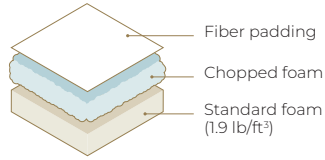

PET BEDS

VILMERS

PET BEDS

IMPORTANT:

Our upholstered furniture is handmade with the highest quality, softest materials therefore measurements can vary by up to +/- 1".

SHIBA

Comfort

Upholstery

Fabric

Measurements

Small

Medium

Large

BICHON

Comfort

Upholstery

Fabric

Measurements

Small

Medium

Large

COLLIE

Comfort

Upholstery