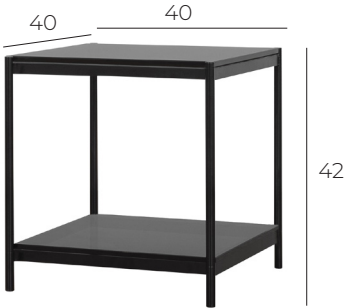

FORMAT

FRAME / LEGS

- Black | Powder coated Metal

TABLE TOP

- Black | Stained & varnished Oak veneer* **FORMAT-0054**
- White oiled | Stained & varnished Oak veneer* **FORMAT-0091**
- Walnut | Stained & varnished Oak veneer* **FORMAT-0092**
- Stone texture HPL **FORMAT-0090**
- Black Marble texture HPL **FORMAT-0081**
- Tinted | Tempered Glass **FORMAT-0045**