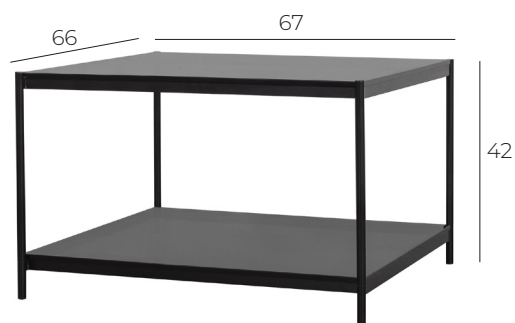

FORMAT

by BÖTTCHER & KAYSER

VILMERS

FORMAT

FRAME / LEGS

 Black | Powder coated
Metal

TABLE TOP

 Black | Stained & varnished
Oak veneer*
FORMAT-0060