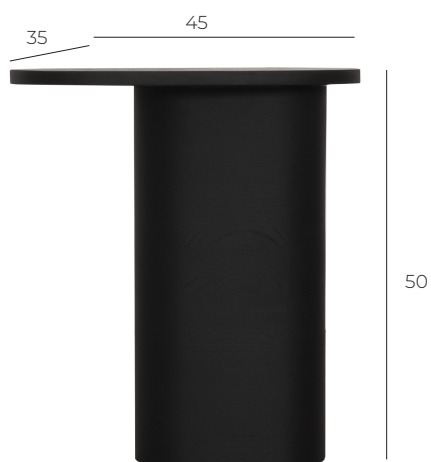

POPPY

by JOLY DESIGN STUDIO

VILMERS

POPPY

FRAME

-  Black | Stained & varnished
MDF veneer
-

TABLE TOP

-  Black | Stained & varnished
Oak veneer*
POPPY-0001
-  Black Marble texture
HPL
POPPY-0003
-  Stone texture
HPL
POPPY-0002

*The top and bottom layers are made of Oak veneer, while the middle layer consists of MDF.