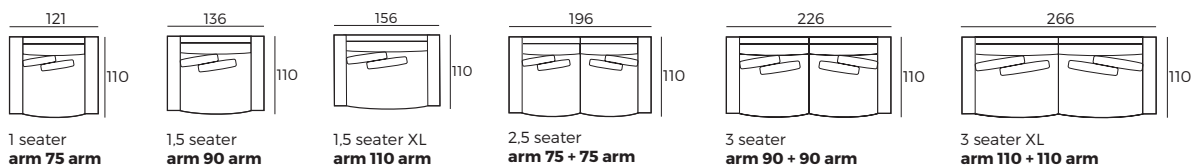

2. Legs

IMPORTANT:

Upholstered furniture is handmade using soft materials, therefore measurements can vary in all modules by up to **+/-2cm**.
Modules and combinations shown in 2D drawings are left-sided. Modules and combinations can be mirrored from left to right.

Modules

Scale 1:100

Modules with armrest

Scale 1:100

Combinations

Scale 1:100

REST ASSURED
vilmers.com

BILLOW

Combinations

Scale 1:100

3 seater XXL
arm 90 + 90 + 90 arm

Accessories

Footstool
90x90

Footstool
75x75