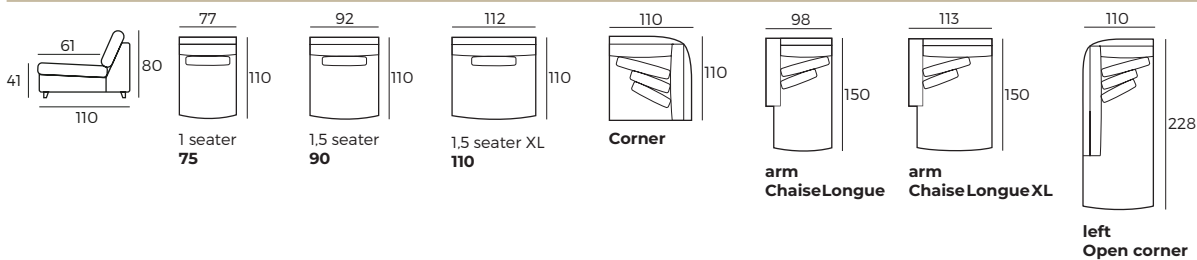

2. Legs

4 cm

528 Plastic

IMPORTANT:

Upholstered furniture is handmade using soft materials, therefore measurements can vary in all modules by up to **+/-2cm**. Modules and combinations shown in 2D drawings are left-sided. Modules and combinations can be mirrored from left to right.

Modules

Scale 1:100

Modules with armrest

Scale 1:100

Combinations

Scale 1:100

REST ASSURED
vilmers.com

BILLOW

Combinations

Scale 1:100

3 seater XXL
arm 90 + 90 + 90 arm

Accessories

Footstool
90x90

Footstool
75x75