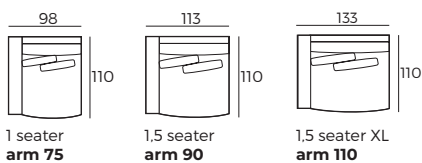

2. Legs

4 cm

528 Plastic

IMPORTANT:

Upholstered furniture is handmade using soft materials, therefore measurements can vary in all modules by up to **+/-2cm**. Modules and combinations shown in 2D drawings are left-sided. Modules and combinations can be mirrored from left to right.

Modules

Scale 1:100

Modules with armrest

Scale 1:100

Combinations

Scale 1:100

REST ASSURED
vilmers.com

BILLOW

Combinations

Scale 1:100

3 seater XXL
arm 90 + 90 + 90 arm

Accessories

Footstool
90x90

Footstool
75x75