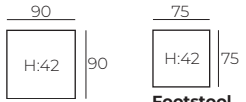

2. Legs

4 cm

528 Plastic

IMPORTANT:

Upholstered furniture is handmade using soft materials, therefore measurements can vary in all modules by up to **+/-2cm**. Modules and combinations shown in 2D drawings are left-sided. Modules and combinations can be mirrored from left to right.

Modules

Scale 1:100

Modules with armrest

Scale 1:100

Combinations

Scale 1:100

REST ASSURED
vilmers.com

BILLOW

Combinations

Scale 1:100

3 seater XXL
arm 90 + 90 + 90 arm

Accessories

Footstool
90x90

Footstool
75x75