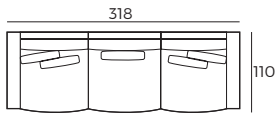

2. Legs

4 cm

528 Plastic

IMPORTANT:

Upholstered furniture is handmade using soft materials, therefore measurements can vary in all modules by up to **+/-2cm**. Modules and combinations shown in 2D drawings are left-sided. Modules and combinations can be mirrored from left to right.

Modules

Scale 1:100

Modules with armrest

Scale 1:100

Combinations

Scale 1:100

REST ASSURED
vilmers.com

BILLOW

Combinations

Scale 1:100

3 seater XXL
arm 90 + 90 + 90 arm

Accessories

Footstool
90x90

Footstool
75x75