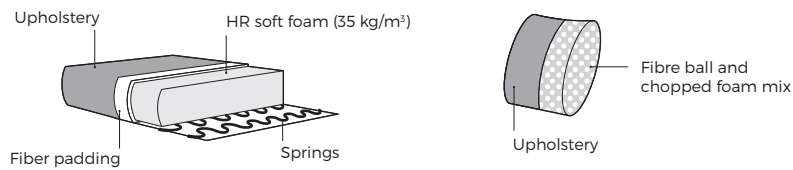

BILLOW

VILMERS

BILLOW

Covered sides

Fix cushions

Comfort

1. Upholstery

Fabric

2. Legs

4 cm

528 Plastic

IMPORTANT:

Upholstered furniture is handmade using soft materials, therefore measurements can vary in all modules by up to **+/-2cm**. Modules and combinations shown in 2D drawings are left-sided. Modules and combinations can be mirrored from left to right.