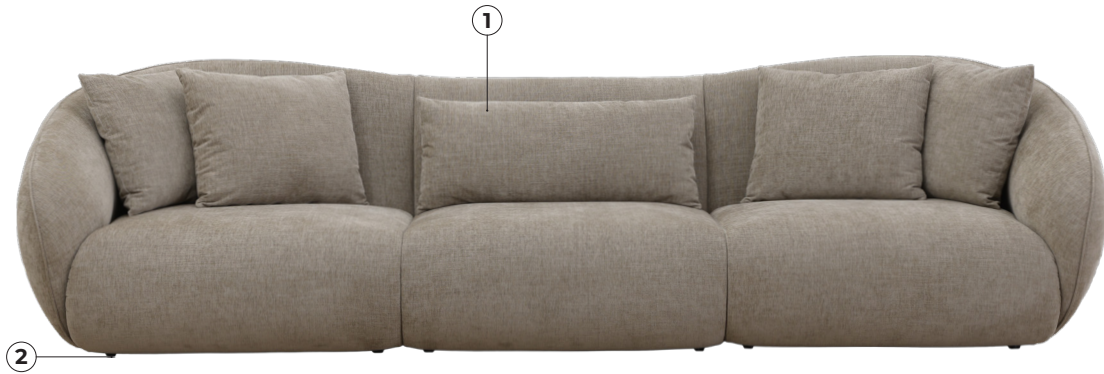

BILLOW

VILMERS

BILLOW

Covered sides

Fix cushions

Comfort

1. Upholstery

Fabric

2. Legs

4 cm

528 Plastic

IMPORTANT:

Upholstered furniture is handmade using soft materials, therefore measurements can vary in all modules by up to **+/-2cm**. Modules and combinations shown in 2D drawings are left-sided. Modules and combinations can be mirrored from left to right.

Modules

Scale 1:100

Modules with armrest

Scale 1:100

Combinations

Scale 1:100

REST ASSURED
vilmers.com

BILLOW

Combinations

Scale 1:100

3 seater XXL
arm 90 + 90 + 90 arm

Accessories

Footstool
90x90

Footstool
75x75