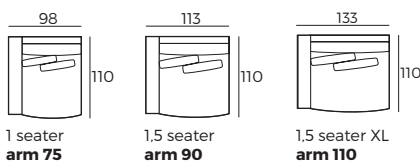

2. Legs

IMPORTANT:

Upholstered furniture is handmade using soft materials, therefore measurements can vary in all modules by up to **+/-2cm**.
Modules and combinations shown in 2D drawings are left-sided. Modules and combinations can be mirrored from left to right.

Modules

Scale 1:100

Modules with armrest

Scale 1:100

Combinations

Scale 1:100

REST ASSURED
vilmers.com

BILLOW

Combinations

Scale 1:100

3 seater XXL
arm 90 + 90 + 90 arm

Accessories

Footstool
90x90

Footstool
75x75