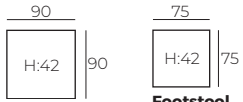

2. Legs

IMPORTANT:

Upholstered furniture is handmade using soft materials, therefore measurements can vary in all modules by up to **+/-2cm**.
Modules and combinations shown in 2D drawings are left-sided. Modules and combinations can be mirrored from left to right.

Modules

Scale 1:100

Modules with armrest

Scale 1:100

Combinations

Scale 1:100

REST ASSURED
vilmers.com

BILLOW

Combinations

Scale 1:100

3 seater XXL
arm 90 + 90 + 90 arm

Accessories

Footstool
90x90

Footstool
75x75