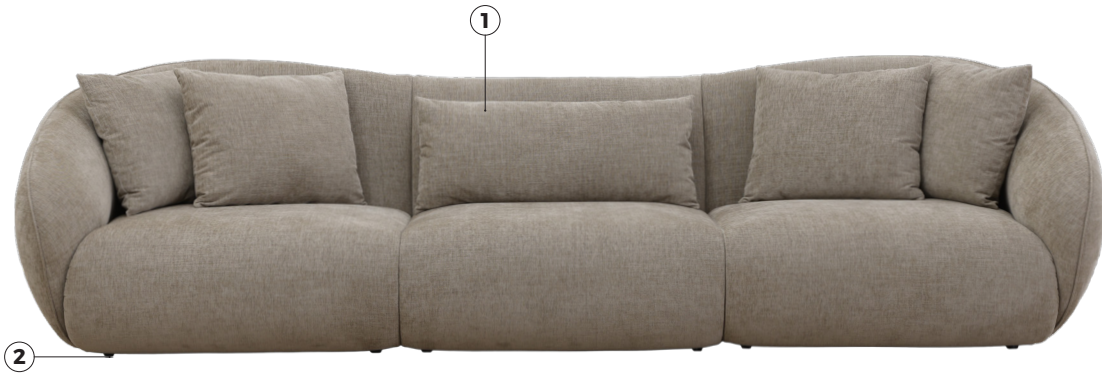

BILLOW

VILMERS

BILLOW

Covered sides

Fix cushions

Comfort

1. Upholstery

Fabric

2. Legs

IMPORTANT:

Upholstered furniture is handmade using soft materials, therefore measurements can vary in all modules by up to **+/-2cm**.
Modules and combinations shown in 2D drawings are left-sided. Modules and combinations can be mirrored from left to right.

Modules

Scale 1:100

Modules with armrest

Scale 1:100

Combinations

Scale 1:100

REST ASSURED
vilmers.com

BILLOW

Combinations

Scale 1:100

3 seater XXL
arm 90 + 90 + 90 arm

Accessories

Footstool
90x90

Footstool
75x75