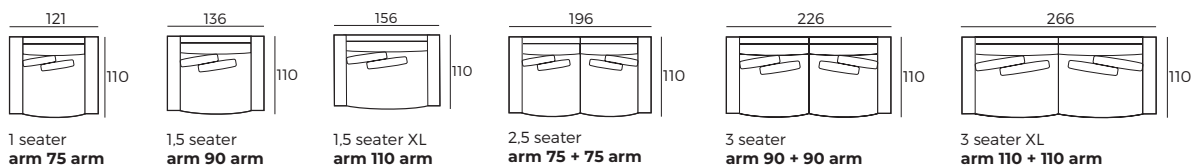

2. Legs

4 cm

528 Plastic

IMPORTANT:

Upholstered furniture is handmade using soft materials, therefore measurements can vary in all modules by up to **+/-2cm**. Modules and combinations shown in 2D drawings are left-sided. Modules and combinations can be mirrored from left to right.

Modules

Scale 1:100

Modules with armrest

Scale 1:100

Combinations

Scale 1:100

REST ASSURED
vilmers.com

BILLOW

Combinations

Scale 1:100

3 seater XXL
arm 90 + 90 + 90 arm

Accessories

Footstool
90x90

Footstool
75x75