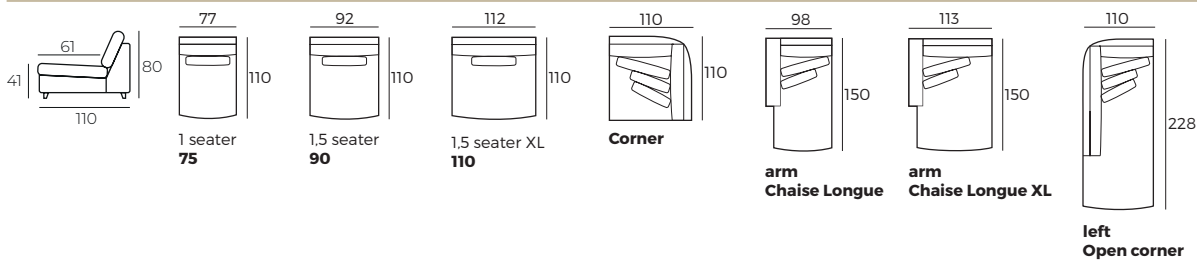

2. Legs

IMPORTANT:

Upholstered furniture is handmade using soft materials, therefore measurements can vary in all modules by up to **+/-2cm**.
Modules and combinations shown in 2D drawings are left-sided. Modules and combinations can be mirrored from left to right.

Modules

Scale 1:100

Modules with armrest

Scale 1:100

Combinations

Scale 1:100

REST ASSURED
vilmers.com

BILLOW

Combinations

Scale 1:100

3 seater XXL
arm 90 + 90 + 90 arm

Accessories

Footstool
90x90

Footstool
75x75