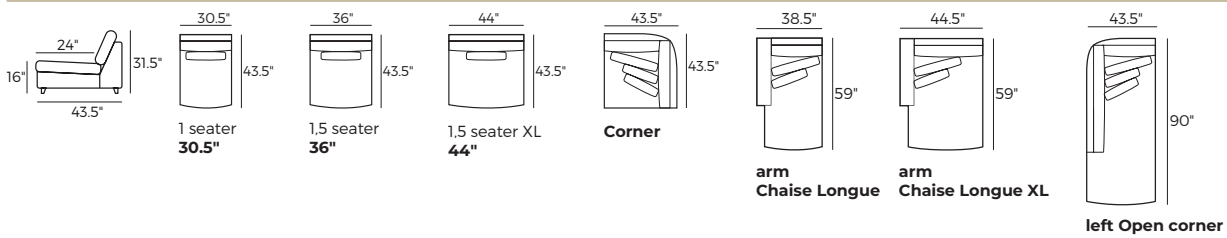

BILLOW

VILMERS

BILLOW

Comfort

1. Upholstery

2. Legs

IMPORTANT:

Upholstered furniture is handmade using soft materials, therefore measurements can vary in all modules by up to +/-1".
Modules and combinations shown in 2D drawings are left-sided. Modules and combinations can be mirrored from left to right.

Modules

Scale 1:100

Modules with armrest

Scale 1:100

Combinations

Scale 1:100

BILLOW

Combinations

Scale 1:100

3 seater XXL
arm 36" + 36" + 36" arm

Accessories

Footstool
35.5"x35.5"

Footstool
29.5"x29.5"