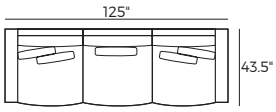

BILLOW

VILMERS

BILLOW

Comfort

1. Upholstery

2. Legs

IMPORTANT:

Upholstered furniture is handmade using soft materials, therefore measurements can vary in all modules by up to +/-1".
Modules and combinations shown in 2D drawings are left-sided. Modules and combinations can be mirrored from left to right.

Modules

Scale 1:100

Modules with armrest

Scale 1:100

Combinations

Scale 1:100

BILLOW

Combinations

Scale 1:100

3 seater XXL
arm 36" + 36" + 36" arm

Accessories

Footstool
35.5"x35.5"

Footstool
29.5"x29.5"