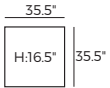

Modules

Scale 1:100

Modules with armrest

Scale 1:100

Combinations

Scale 1:100

BILLOW

Combinations

Scale 1:100

3 seater XXL
arm 36" + 36" + 36" arm

Accessories

Footstool
35.5"x35.5"

Footstool
29.5"x29.5"