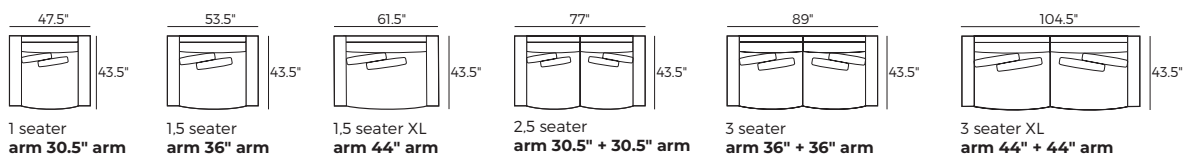

BILLOW

VILMERS

BILLOW

Comfort

1. Upholstery

2. Legs

IMPORTANT:

Upholstered furniture is handmade using soft materials, therefore measurements can vary in all modules by up to +/-1".
Modules and combinations shown in 2D drawings are left-sided. Modules and combinations can be mirrored from left to right.

Modules

Scale 1:100

Modules with armrest

Scale 1:100

Combinations

Scale 1:100

BILLOW

Combinations

Scale 1:100

3 seater XXL
arm 36" + 36" + 36" arm

Accessories

Footstool
35.5"x35.5"

Footstool
29.5"x29.5"