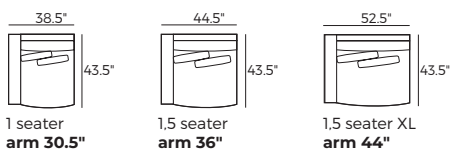

BILLOW

VILMERS

BILLOW

Comfort

1. Upholstery

2. Legs

IMPORTANT:

Upholstered furniture is handmade using soft materials, therefore measurements can vary in all modules by up to +/-1".
Modules and combinations shown in 2D drawings are left-sided. Modules and combinations can be mirrored from left to right.

Modules

Scale 1:100

Modules with armrest

Scale 1:100

Combinations

Scale 1:100

BILLOW

Combinations

Scale 1:100

3 seater XXL
arm 36" + 36" + 36" arm

Accessories

Footstool
35.5"x35.5"

Footstool
29.5"x29.5"