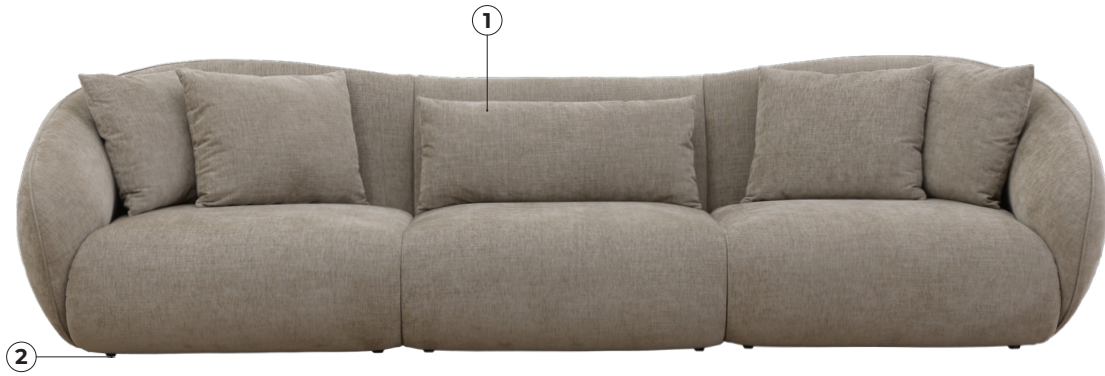

BILLOW

VILMERS

BILLOW

Comfort

1. Upholstery

2. Legs

IMPORTANT:

Upholstered furniture is handmade using soft materials, therefore measurements can vary in all modules by up to +/-1".
Modules and combinations shown in 2D drawings are left-sided. Modules and combinations can be mirrored from left to right.

Modules

Scale 1:100

Modules with armrest

Scale 1:100

Combinations

Scale 1:100

BILLOW

Combinations

Scale 1:100

3 seater XXL
arm 36" + 36" + 36" arm

Accessories

Footstool
35.5"x35.5"

Footstool
29.5"x29.5"