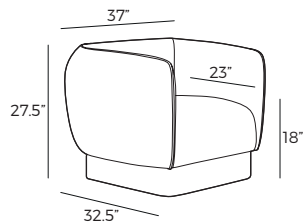

0.5"

IMPORTANT:

Upholstered furniture is handmade using soft materials, therefore measurements can vary in all modules by up to +/-1".

Measurements

Scale 1:100

Chair
MOON

Chair with swivel mechanism
MOON WITH SWIVEL