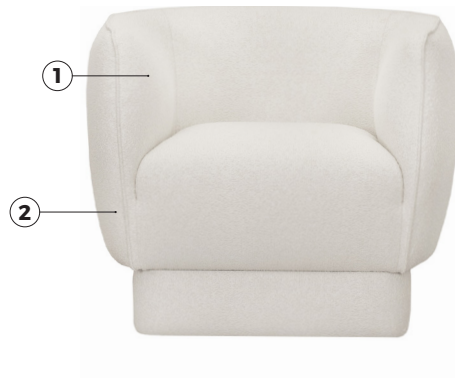

MOON

VILMERS

MOON

Comfort

1. Upholstery

* Leather upholstery may require more stitches than fabric upholstery.

2. Rotation function

3. Legs

0.5"

IMPORTANT:

Upholstered furniture is handmade using soft materials, therefore measurements can vary in all modules by up to +/-1".

Measurements

Scale 1:100

Chair
MOON

Chair with swivel mechanism
MOON WITH SWIVEL