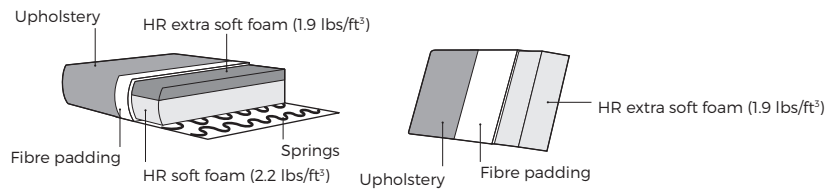

MOON

VILMERS

MOON

Comfort

1. Upholstery

* Leather upholstery may require more stitches than fabric upholstery.

2. Rotation function

3. Legs

0.5"

IMPORTANT:

Upholstered furniture is handmade using soft materials, therefore measurements can vary in all modules by up to +/-1".

Measurements

Scale 1:100

Chair
MOON

Chair with swivel mechanism
MOON WITH SWIVEL