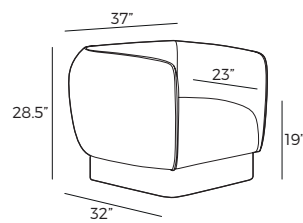

0.5"

IMPORTANT:

Upholstered furniture is handmade using soft materials, therefore measurements can vary in all modules by up to +/-1".

Measurements

Scale 1:100

Chair
MOON

Chair with swivel mechanism
MOON WITH SWIVEL