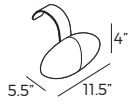

Neckrest
No. 39