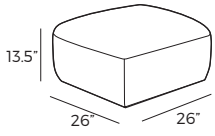

OASIS

Accessories

Footstool
26"x26"