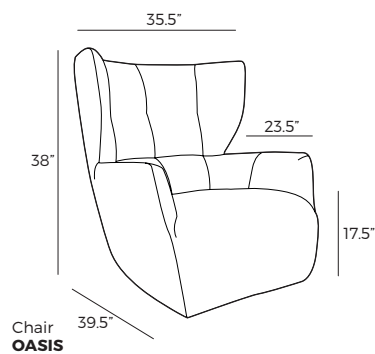

2. Rotation function

Rotates 360°

3. Legs

Black metal

IMPORTANT:

Upholstered furniture is handmade using soft materials, therefore measurements can vary in all modules by up to +/-1".

Measurements

Scale 1:35