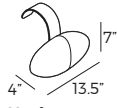

IMPORTANT:

Upholstered furniture is handmade using soft materials, therefore measurements can vary in all modules by up to +/- 1".
Rotation mechanism customized only for armchair.

Measurements

Scale 1:35

Chair
SHELL

SHELL

Accessories

Footstool
27.5"x13.5"

Scale 1:65

Neckrest
No. 38