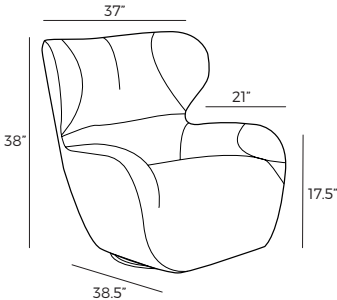

SHELL

VILMERS

SHELL

Comfort

1. Upholstery

* Leather upholstery may require more stitches than fabric upholstery.

2. Rotation function

3. Legs

IMPORTANT:

Upholstered furniture is handmade using soft materials, therefore measurements can vary in all modules by up to +/- 1".
Rotation mechanism customized only for armchair.

Measurements

Scale 1:35

Chair
SHELL

SHELL

Accessories

Footstool
27.5"x13.5"

Scale 1:65

Neckrest
No. 38