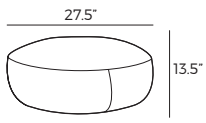

IMPORTANT:

Upholstered furniture is handmade using soft materials, therefore measurements can vary in all modules by up to +/- 1".
Rotation mechanism customized only for armchair.

Measurements

Scale 1:35

Chair
SHELL

SHELL

Accessories

Footstool
27.5"x13.5"

Scale 1:65

Neckrest
No. 38