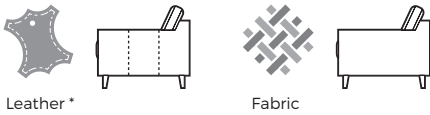

WAVE

VILMERS

WAVE

Comfort

1. Upholstery

Leather*

Fabric

* Leather upholstery may require more stitches than fabric upholstery.

2. Rotation function

Rotates 360°

3. Legs

Black metal

IMPORTANT:

Upholstered furniture is handmade using soft materials, therefore measurements can vary in all modules by up to +/- 1".

Measurements

Scale 1:35