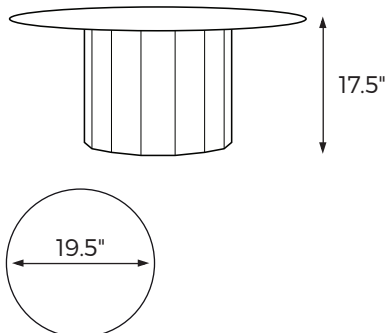

CARAT

by BÖTTCHER & KAYSER

VILMERS
vilmers.com

CARAT by BÖTTCHER & KAYSER

A simple yet eye-catching range of circular and cylindrical tables, CARAT fits effortlessly into any living space. Designed to work as a collection or as single pieces, the four tables come in varying heights and sizes and are available in both black and white brushed metal.

TECHNICAL DATA

Example: Black metal

MEASUREMENTS

COLOR / CODES

Frame and top - Black metal
CARAT-0025

Frame and top - White metal
CARAT-0029

Example: Black metal

MEASUREMENTS

COLOR / CODES

Frame and top - Black metal
CARAT-0026

Frame and top - White metal
CARAT-0030

Example: Black metal

MEASUREMENTS

COLOR / CODES

Frame and top - Black metal
CARAT-0027

Frame and top - White metal
CARAT-0031

Example: Black metal

MEASUREMENTS

COLOR / CODES

Frame and top - Black metal
CARAT-0028

Frame and top - White metal
CARAT-0032

Rest Assured.