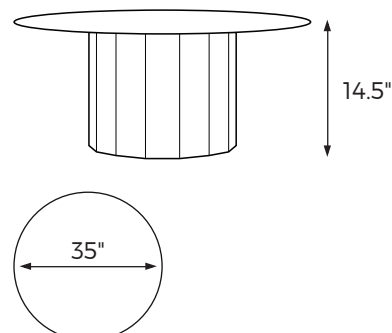

TECHNICAL DATA

Example: Black metal

MEASUREMENTS

COLOR / CODES

Frame and top - Black metal
CARAT-0025

Frame and top - White metal
CARAT-0029

Example: Black metal

MEASUREMENTS

COLOR / CODES

Frame and top - Black metal
CARAT-0026

Frame and top - White metal
CARAT-0030

Example: Black metal

MEASUREMENTS

COLOR / CODES

Frame and top - Black metal
CARAT-0027

Frame and top - White metal
CARAT-0031

Example: Black metal

MEASUREMENTS

COLOR / CODES

Frame and top - Black metal
CARAT-0028

Frame and top - White metal
CARAT-0032

Rest Assured.