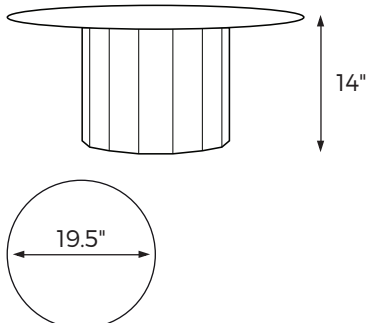

CARAT

by BÖTTCHER & KAYSER

VILMERS
vilmers.com

CARAT by BÖTTCHER & KAYSER

A simple yet eye-catching range of circular and cylindrical tables, CARAT fits effortlessly into any living space. Designed to work as a collection or as single pieces, the four tables come in varying heights and sizes and are available in both black and white brushed metal.

TECHNICAL DATA

Example: Black metal

MEASUREMENTS

COLOR / CODES

Frame and top - Black metal
CARAT-0025

Frame and top - White metal
CARAT-0029

Example: Black metal

MEASUREMENTS

COLOR / CODES

Frame and top - Black metal
CARAT-0026

Frame and top - White metal
CARAT-0030

Example: Black metal

MEASUREMENTS

COLOR / CODES

Frame and top - Black metal
CARAT-0027

Frame and top - White metal
CARAT-0031

Example: Black metal

MEASUREMENTS

COLOR / CODES

Frame and top - Black metal
CARAT-0028

Frame and top - White metal
CARAT-0032

Rest Assured.