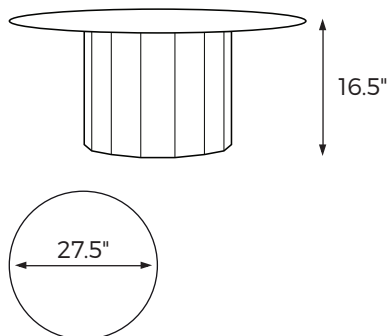

TECHNICAL DATA

Example: Black metal

MEASUREMENTS

COLOR / CODES

Frame and top - Black metal
CARAT-0025

Frame and top - White metal
CARAT-0029

Example: Black metal

MEASUREMENTS

COLOR / CODES

Frame and top - Black metal
CARAT-0026

Frame and top - White metal
CARAT-0030

Example: Black metal

MEASUREMENTS

COLOR / CODES

Frame and top - Black metal
CARAT-0027

Frame and top - White metal
CARAT-0031

Example: Black metal

MEASUREMENTS

COLOR / CODES

Frame and top - Black metal
CARAT-0028

Frame and top - White metal
CARAT-0032

Rest Assured.