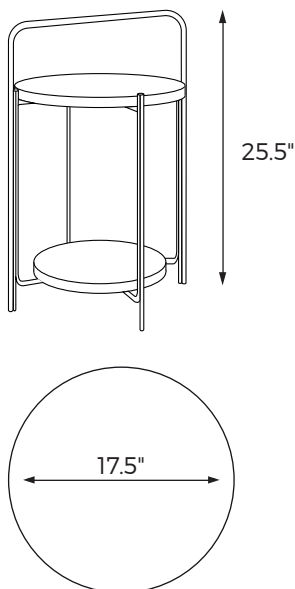

# CARRY

by BÖTTCHER & KAYSER

VILMERS  
vilmers.com

**CARRY** is a series of table with a filigree appearance, characterized by a fine structure and radii of great lightness. The fine, doubled metal structure supports two circular table tops in different levels. The upper plate is floatingly framed. The lower top is supported by the internal frame. The detail of the internal radii gives CARRY this formal softness in graphic appearance. CARRY is available in four different sizes with black metal frame and in three different tops - Black oak, black glass and marble.

### MEASUREMENTS