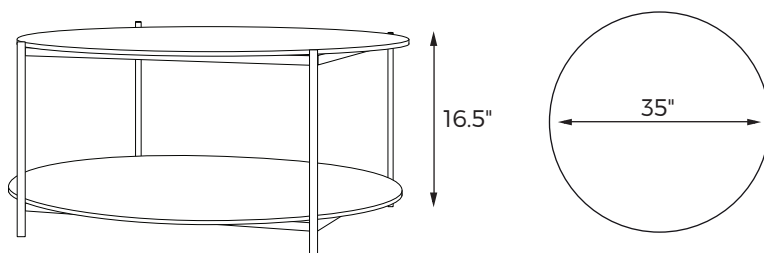

FORMAT

by BÖTTCHER & KAYSER

VILMERS
vilmers.com

FORMAT by BÖTTCHER & KAYSER

FORMAT side table is a very elegant and timeless family of tables with two levels in very formats of the table tops, that gives the table three complete different designs. The connecting element is the frame in three sizes. The upper and lower table tops lie in it, with three different, geometric table top formats to choose from. Available are the circular table top, the oblong table top and the square table top. These give the table its three different shapes and characters. The tables are available in black frame with matching table tops: Black oak, White marble and black glass.

TECHNICAL DATA

Example: Frame - Black metal, Top - Black glass.

MEASUREMENTS

COLOR / CODES

Frame - Black metal +
Top - Black glass
FORMAT-0051

Frame - Black metal +
Top - Black oak
FORMAT-0060

Frame - Black metal +
Top - Stone
FORMAT-0089

Frame - Black metal +
Top - Black Marble
FORMAT-0080

Example: Frame - Black metal, Top - Black glass.

MEASUREMENTS

COLOR / CODES

Frame - Black metal +
Top - Black glass
FORMAT-0052

Frame - Black metal +
Top - Black oak
FORMAT-0061