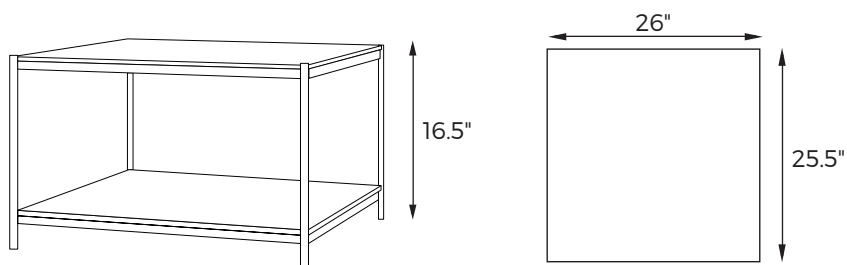

FORMAT

by BÖTTCHER & KAYSER

VILMERS
vilmers.com

FORMAT by BÖTTCHER & KAYSER

FORMAT side table is a very elegant and timeless family of tables with two levels in very formats of the table tops, that gives the table three complete different designs. The connecting element is the frame in three sizes. The upper and lower table tops lie in it, with three different, geometric table top formats to choose from. Available are the circular table top, the oblong table top and the square table top. These give the table its three different shapes and characters. The tables are available in black frame with matching table tops: Black oak, White marble and black glass.

TECHNICAL DATA

Example: Frame - Black metal, Top - Black glass.

MEASUREMENTS

COLOR / CODES

Frame - Black metal +
Top - Black glass
FORMAT-0051

Frame - Black metal +
Top - Black oak
FORMAT-0060

Frame - Black metal +
Top - Stone
FORMAT-0089