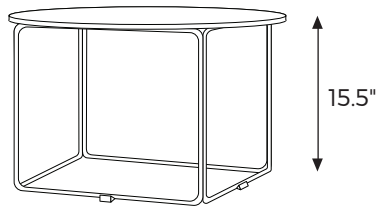

Frame - Black metal +
Top - Stone
QUADRO-0098

Frame - Black metal +
Top - Black Marble
QUADRO-0095

TECHNICAL DATA

Example: Frame - Black metal + Top - Black glass

MEASUREMENTS

COLOR / CODES

 + 
Frame - Black metal +
Top - Black glass
QUADRO-0087