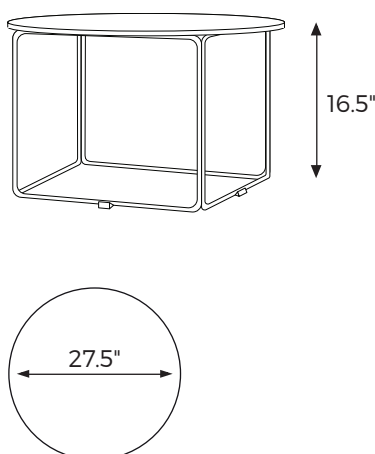

TECHNICAL DATA

Example: Frame - Black metal + Top - Black glass

MEASUREMENTS

COLOR / CODES

Frame - Black metal +
Top - Black glass
QUADRO-0085

Frame - Black metal +
Top - Black oak
QUADRO-0088

Frame - Black metal +
Top - Stone
QUADRO-0097

Frame - Black metal +
Top - Black Marble
QUADRO-0094

Example: Frame - Black metal + Top - Black glass

MEASUREMENTS

COLOR / CODES

Frame - Black metal +
Top - Black glass
QUADRO-0086

Frame - Black metal +
Top - Black oak
QUADRO-0089