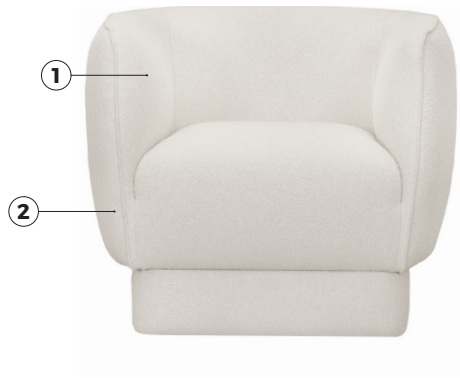

MOON

VILMERS

MOON

Comfort

1. Upholstery

Leather

Fabric

* Leather upholstery may require more stitches than fabric upholstery.

2. Rotation function

3. Legs

1 cm

524
Plastic

Black metal*

IMPORTANT:

Upholstered furniture is handmade using soft materials, therefore measurements can vary in all modules by up to **+/-2 cm**.

Measurements

Scale 1:100

Chair
MOON

Chair with swivel mechanism
MOON WITH SWIVEL