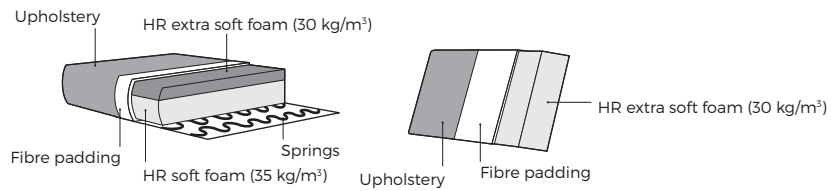

Comfort

1. Upholstery

* Leather upholstery may require more stitches than fabric upholstery.