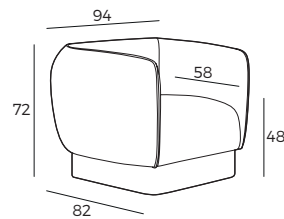

2. Rotation function

3. Legs

1 cm

524
Plastic

Black metal*

IMPORTANT:

Upholstered furniture is handmade using soft materials, therefore measurements can vary in all modules by up to **+/-2 cm**.

Measurements

Scale 1:100

Chair
MOON

Chair with swivel mechanism
MOON WITH SWIVEL