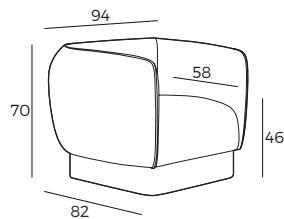

2. Rotation function

3. Legs

1 cm

524
Plastic

Black metal*

IMPORTANT:

Upholstered furniture is handmade using soft materials, therefore measurements can vary in all modules by up to **+/-2 cm**.

Measurements

Scale 1:100

Chair
MOON

Chair with swivel mechanism
MOON WITH SWIVEL