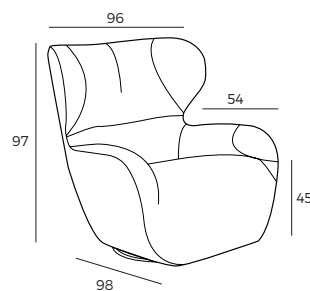

2. Rotation function

3. Legs

Black metal

IMPORTANT:

Upholstered furniture is handmade using soft materials, therefore measurements can vary in all modules by up to **+/-2 cm**.
Rotation mechanism customized only for armchair.

Measurements

Scale 1:35

Chair
SHELL

SHELL

Accessories

Footstool
68x31

Scale 1:65

Neckrest
No. 38