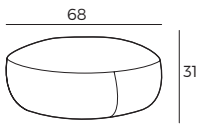

2. Rotation function

3. Legs

Black metal

IMPORTANT:

Upholstered furniture is handmade using soft materials, therefore measurements can vary in all modules by up to **+/-2 cm**.
Rotation mechanism customized only for armchair.

Measurements

Scale 1:35

Chair
SHELL

SHELL

Accessories

Footstool
68x31

Scale 1:65

Neckrest
No. 38