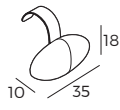

2. Rotation function

3. Legs

Black metal

IMPORTANT:

Upholstered furniture is handmade using soft materials, therefore measurements can vary in all modules by up to **+/-2 cm**.
Rotation mechanism customized only for armchair.

Measurements

Scale 1:35

Chair
SHELL

SHELL

Accessories

Footstool
68x31

Scale 1:65

Neckrest
No. 38