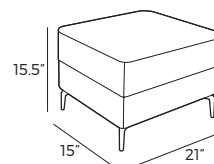

Desire

Desire

Comfort

1. Upholstery

Fabric

2. Legs

IMPORTANT:

Upholstered furniture is handmade using soft materials therefore measurements may vary up to +/- 2".

Measurements

Scale 1:35

1 seater
Desire
*seat depth

Footstool
21"x15"

CUSTOM MADE COMFORT