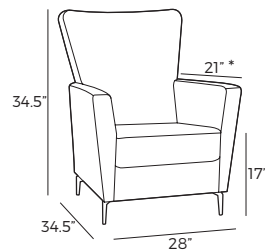

Desire

Desire

Comfort

1. Upholstery

Fabric

2. Legs

IMPORTANT:

Upholstered furniture is handmade using soft materials therefore measurements may vary up to +/- 2".

Measurements

Scale 1:35

1 seater
Desire
*seat depth

Footstool
21"x15"

CUSTOM MADE COMFORT