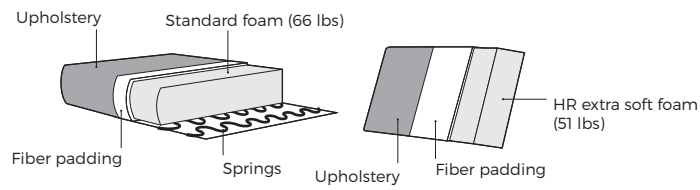

Desire

Desire

Comfort

1. Upholstery

Fabric

2. Legs

IMPORTANT:

Upholstered furniture is handmade using soft materials therefore measurements may vary up to +/- 2".

Measurements

Scale 1:35

1 seater
Desire
*seat depth

Footstool
21"x15"

CUSTOM MADE COMFORT